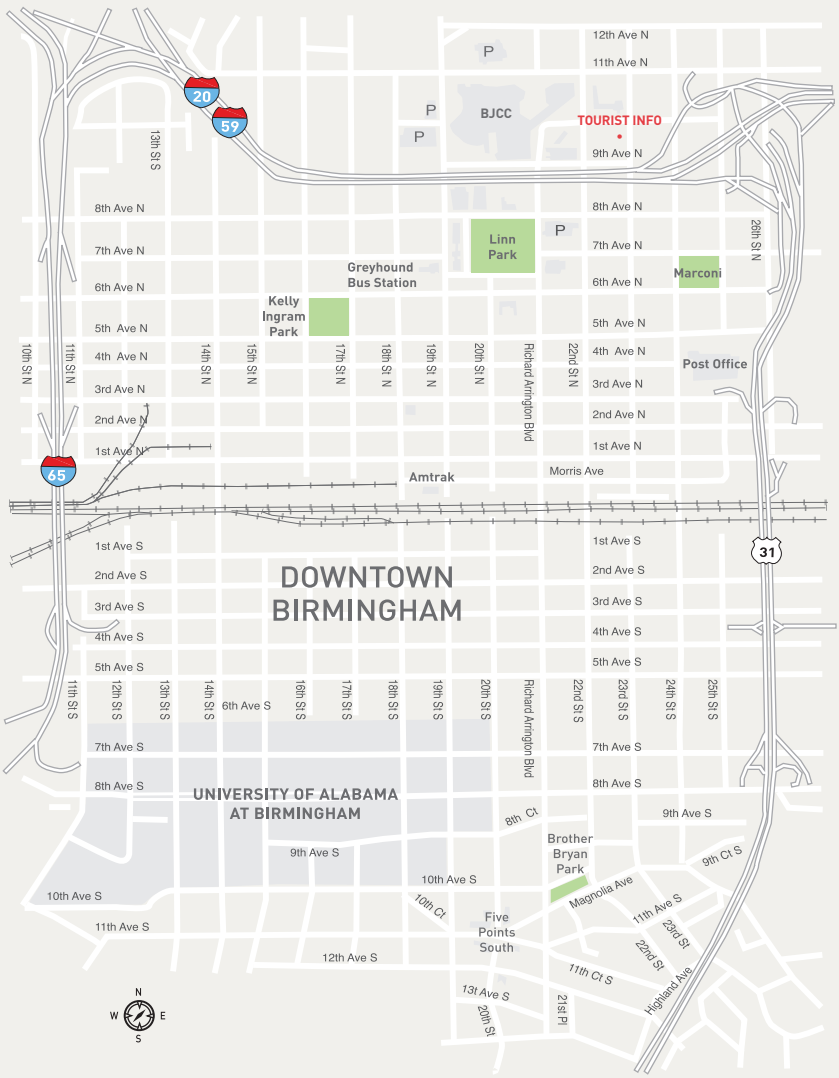

PLEASANT GROVE

FAIRFIELD

MIDFIELD

BRIGHTON

LIPSCOMB

BESSEMER

BLUFF PARK

HOOVER

VESTAVIA HILLS

HOMWOOD

LAKEVIEW
MOUNTAIN BROOK

AVONDALE
FOREST PARK

CRESTWOOD

IRONDALE

LAKEWOOD

Birmingham International Airport

to TRUSSVILLE

CAHABA HEIGHTS

INVERNESS

DOWNTOWN BIRMINGHAM

UNIVERSITY OF ALABAMA AT BIRMINGHAM

TOURIST INFO

BJCC

Kelly Ingram Park

Linn Park

Marconi

Post Office

Amtrak

Morris Ave

Brother Bryan Park

Five Points South